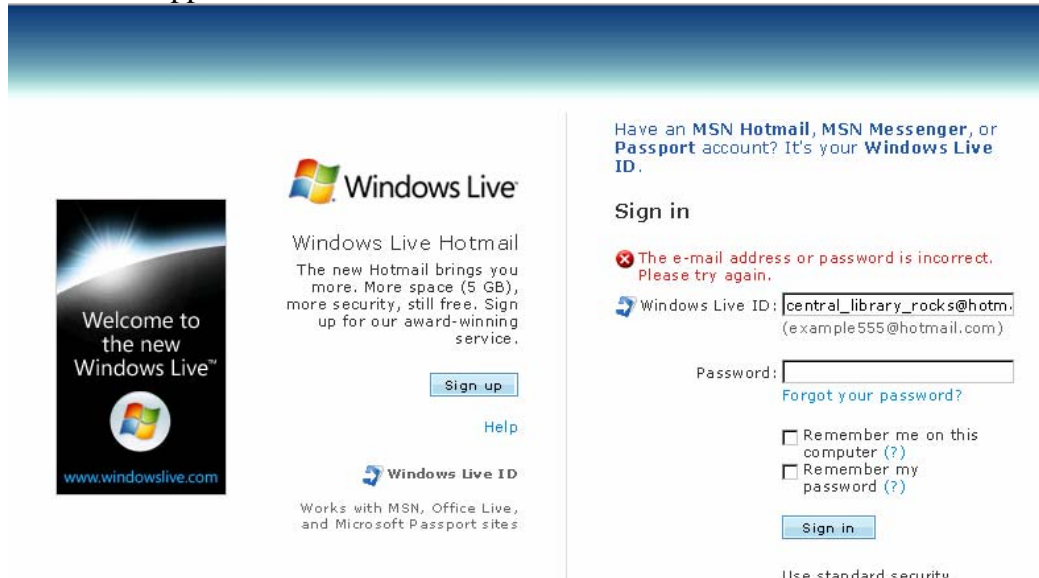

Having problems logging into your Hotmail account?

Your login screen should appear something like this if you have a Hotmail account.

If you have signed up for a Hotmail account to sign in you must type your full e-mail address in the box provided.

Example

WRONG: Username: central_library_rocks

OR

RIGHT: Username: central_library_rocks@hotmail.com

With the username and password box filled in –you should be able to access your account.

If for some reason you either forgot your password, username, or mistyped something your screen will appear as so: